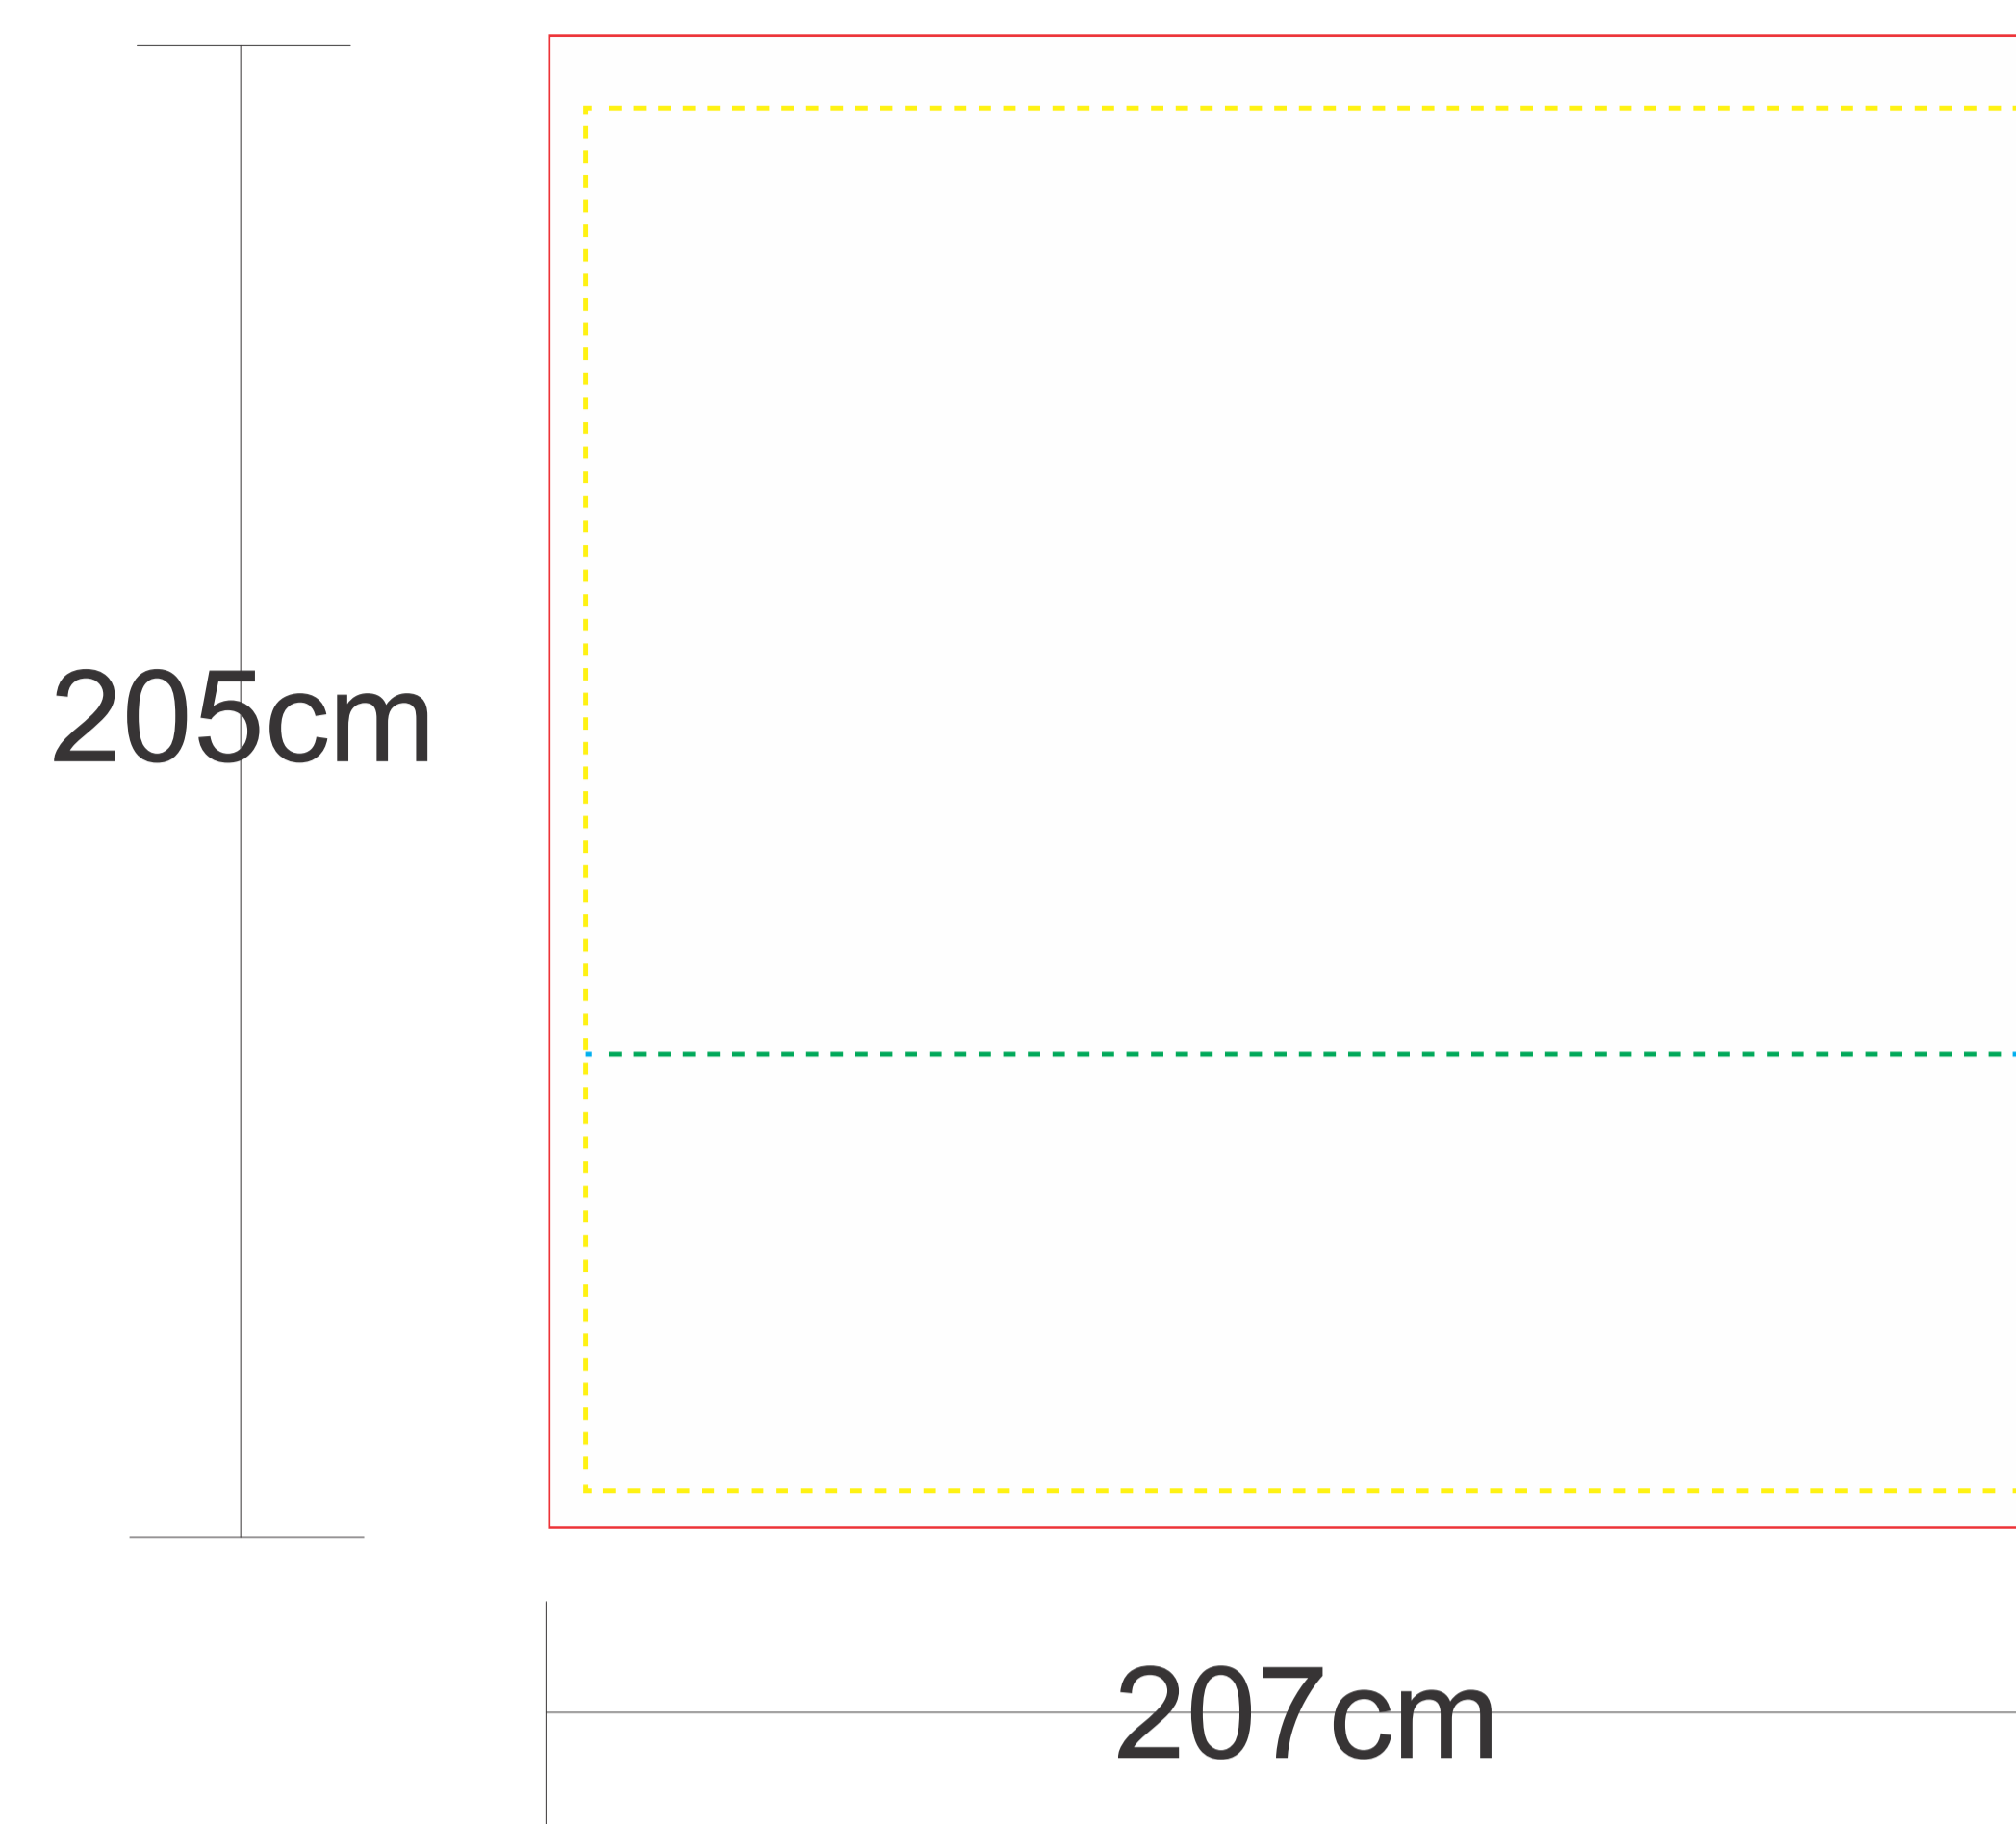

6.5ft x 6.5ft

ATTENTION:

 Design Area

 Safe Guide

 Seam line

- Template ratio : 1:10
- Files to be supplied as vector PDF , AI , EPS .
- Please ensure all logos and text are within the safe guide to prevent any cropping.
- Minimum font size - 30 pts
- All text needs to be converted to paths/outlines.
- Logos should be imported/placed as vector and must be in CMYK / pantone.
- Photographic images should be supplied at 100dpi at finished size.
- No bleed required.
- We can match PANTONE C colours but NOT PANTONE U.

*Tents are printed using CMYK dye sublimation. We will make every effort to match Pantone colours as close as possible.

-  White
-  Yellow C
-  PMS 199C
-  PMS 2144C
-  PMS 7741C
-  Black

Please choose a trim color!
(Choose from 6 colors on the left)

Full size wall

Half size wall

Canopy

****Please convert text to outlines****

Due to the nature of the fabric and weather conditions, we cannot guarantee or predict how long the fabric and color will last in an outdoor environment