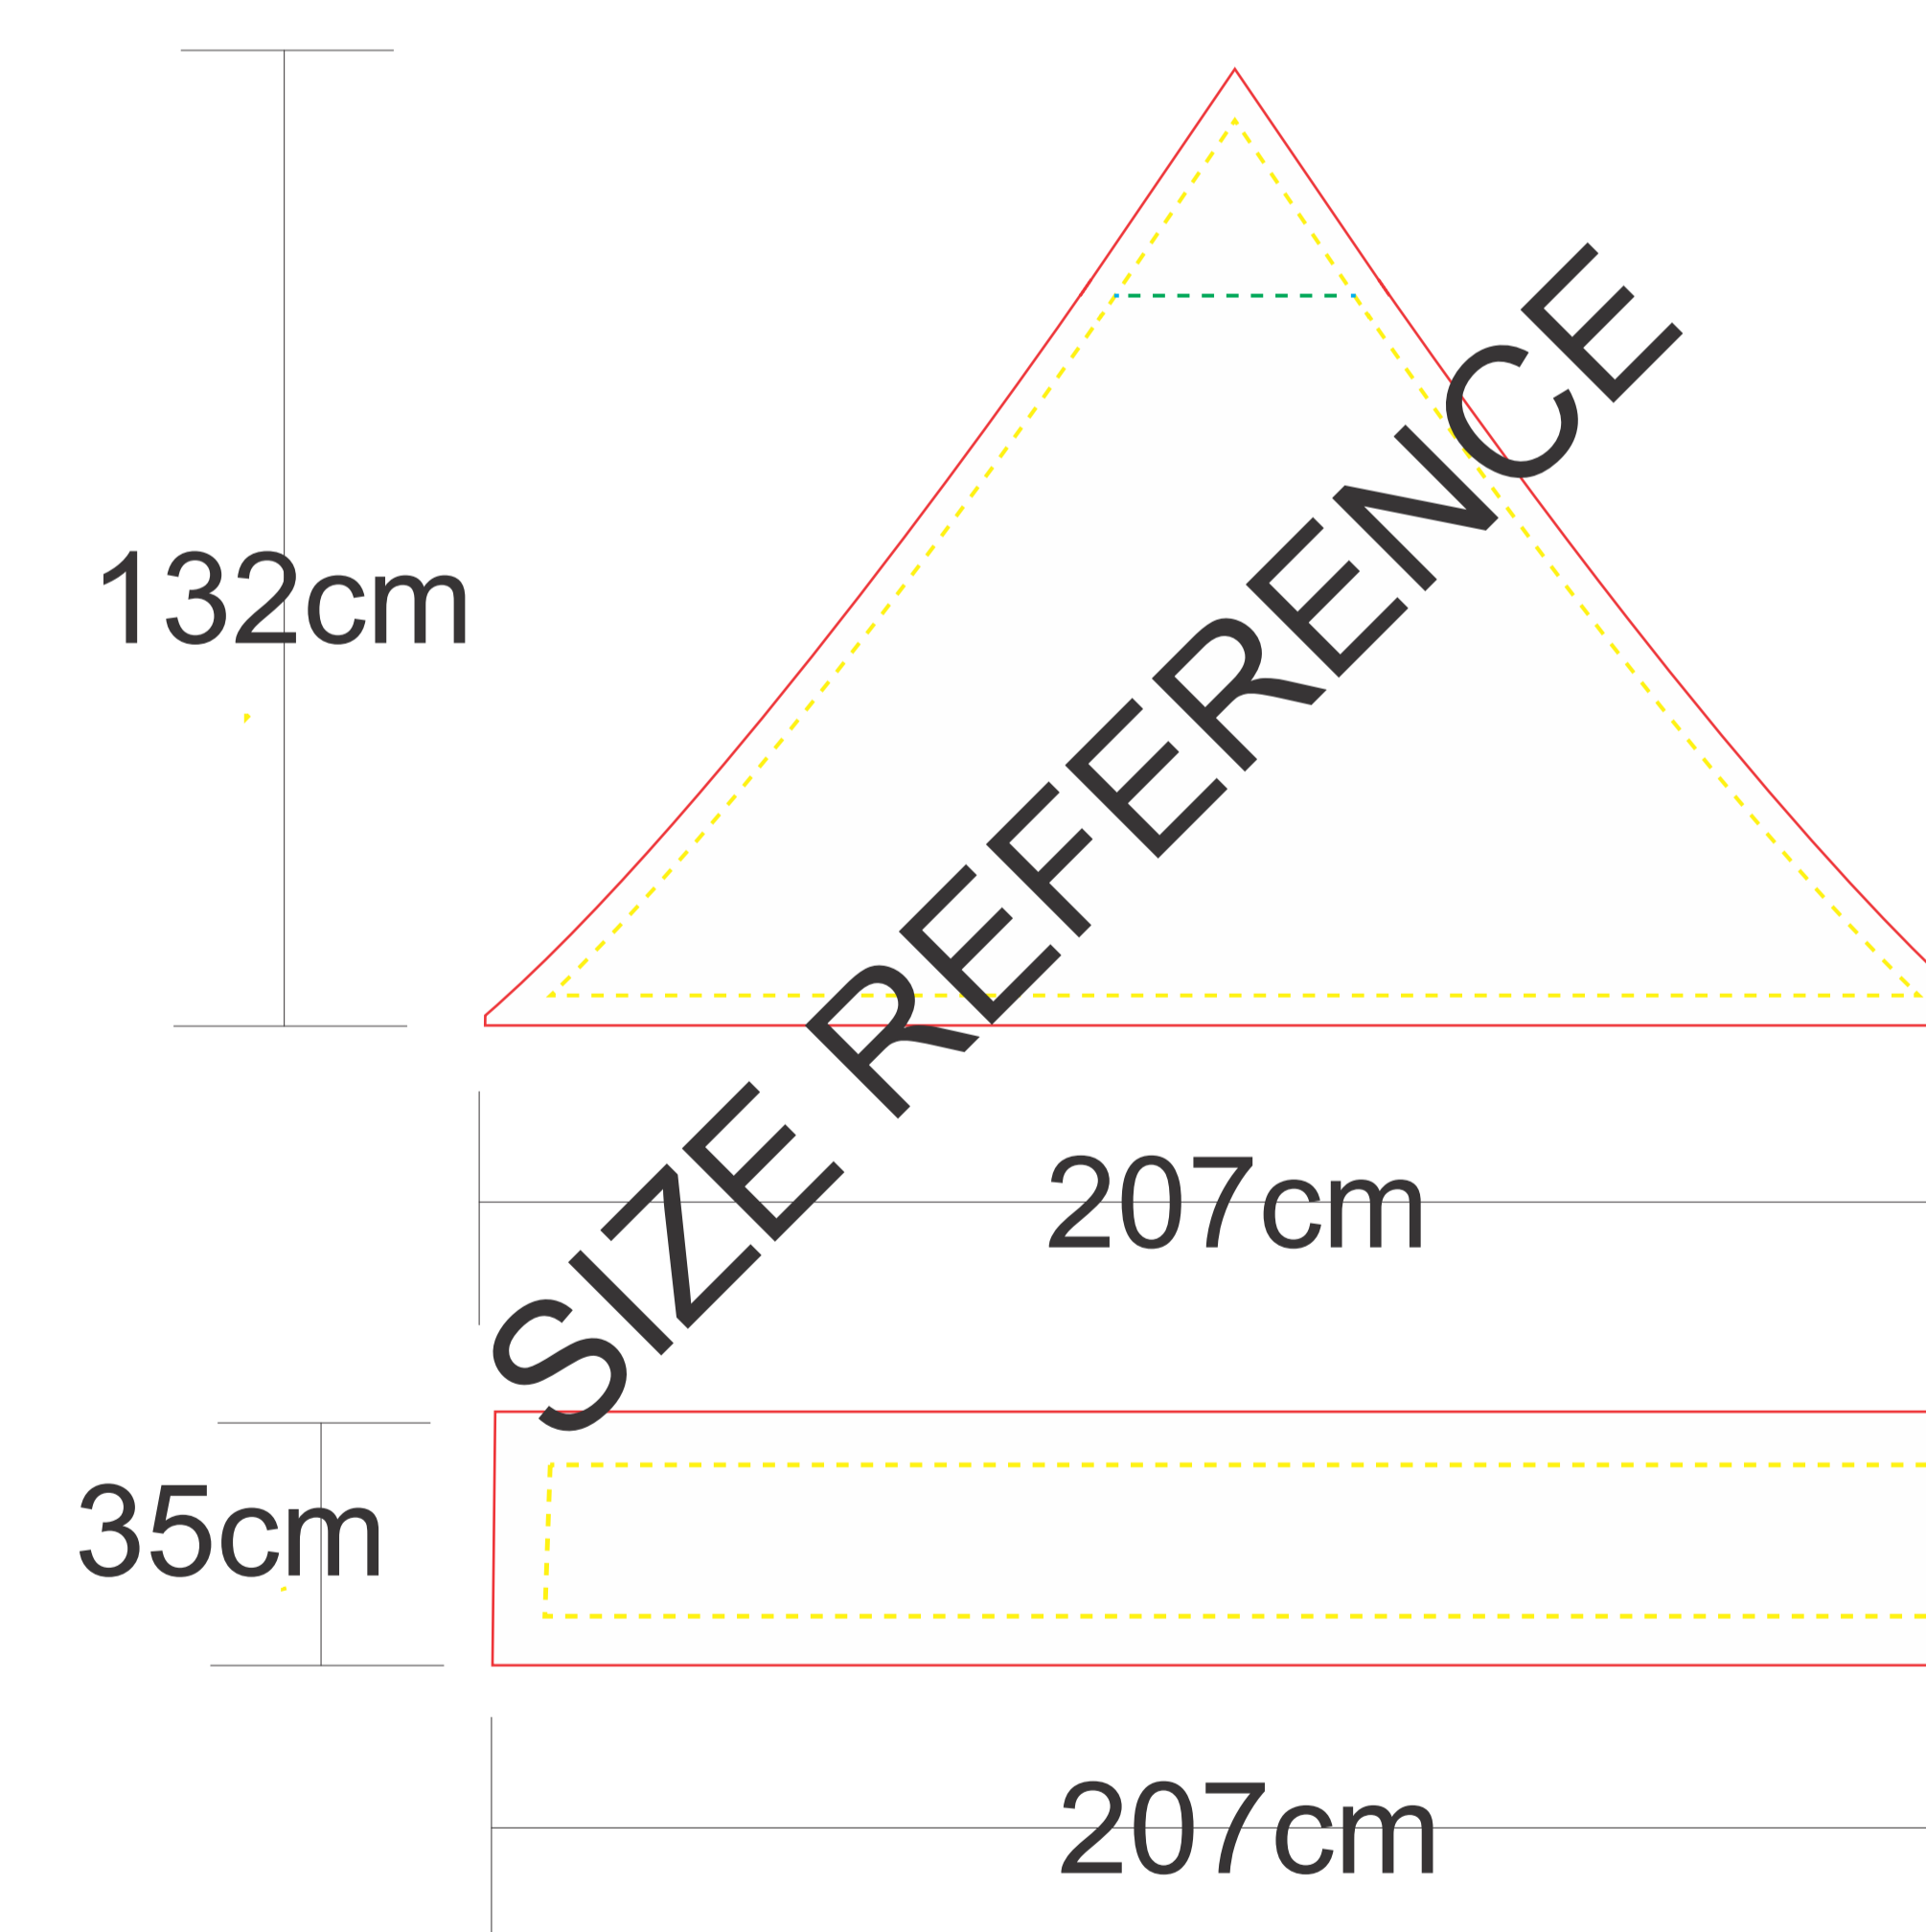

6.5ft x 6.5ft

ATTENTION:

 Design Area

 Safe Guide

 Seam line

- Template ratio : 1:10
- Files to be supplied as vector PDF , AI , EPS .
- Please ensure all logos and text are within the safe guide to prevent any cropping.
- Minimum font size - 30 pts
- All text needs to be converted to paths/outlines.
- Logos should be imported/placed as vector and must be in CMYK / pantone.
- Photographic images should be supplied at 100dpi at finished size.
- No bleed required.
- We can match PANTONE C colours but NOT PANTONE U.

*Tents are printed using CMYK dye sublimation. We will make every effort to match Pantone colours as close as possible.

-  White
-  Yellow C
-  PMS 199C
-  PMS 2144C
-  PMS 7741C
-  Black

Please choose a trim color!
(Choose from 6 colors on the left)

Full size wall

Half size wall

Canopy

****Please convert text to outlines****

Due to the nature of the fabric and weather conditions, we cannot guarantee or predict how long the fabric and color will last in an outdoor environment