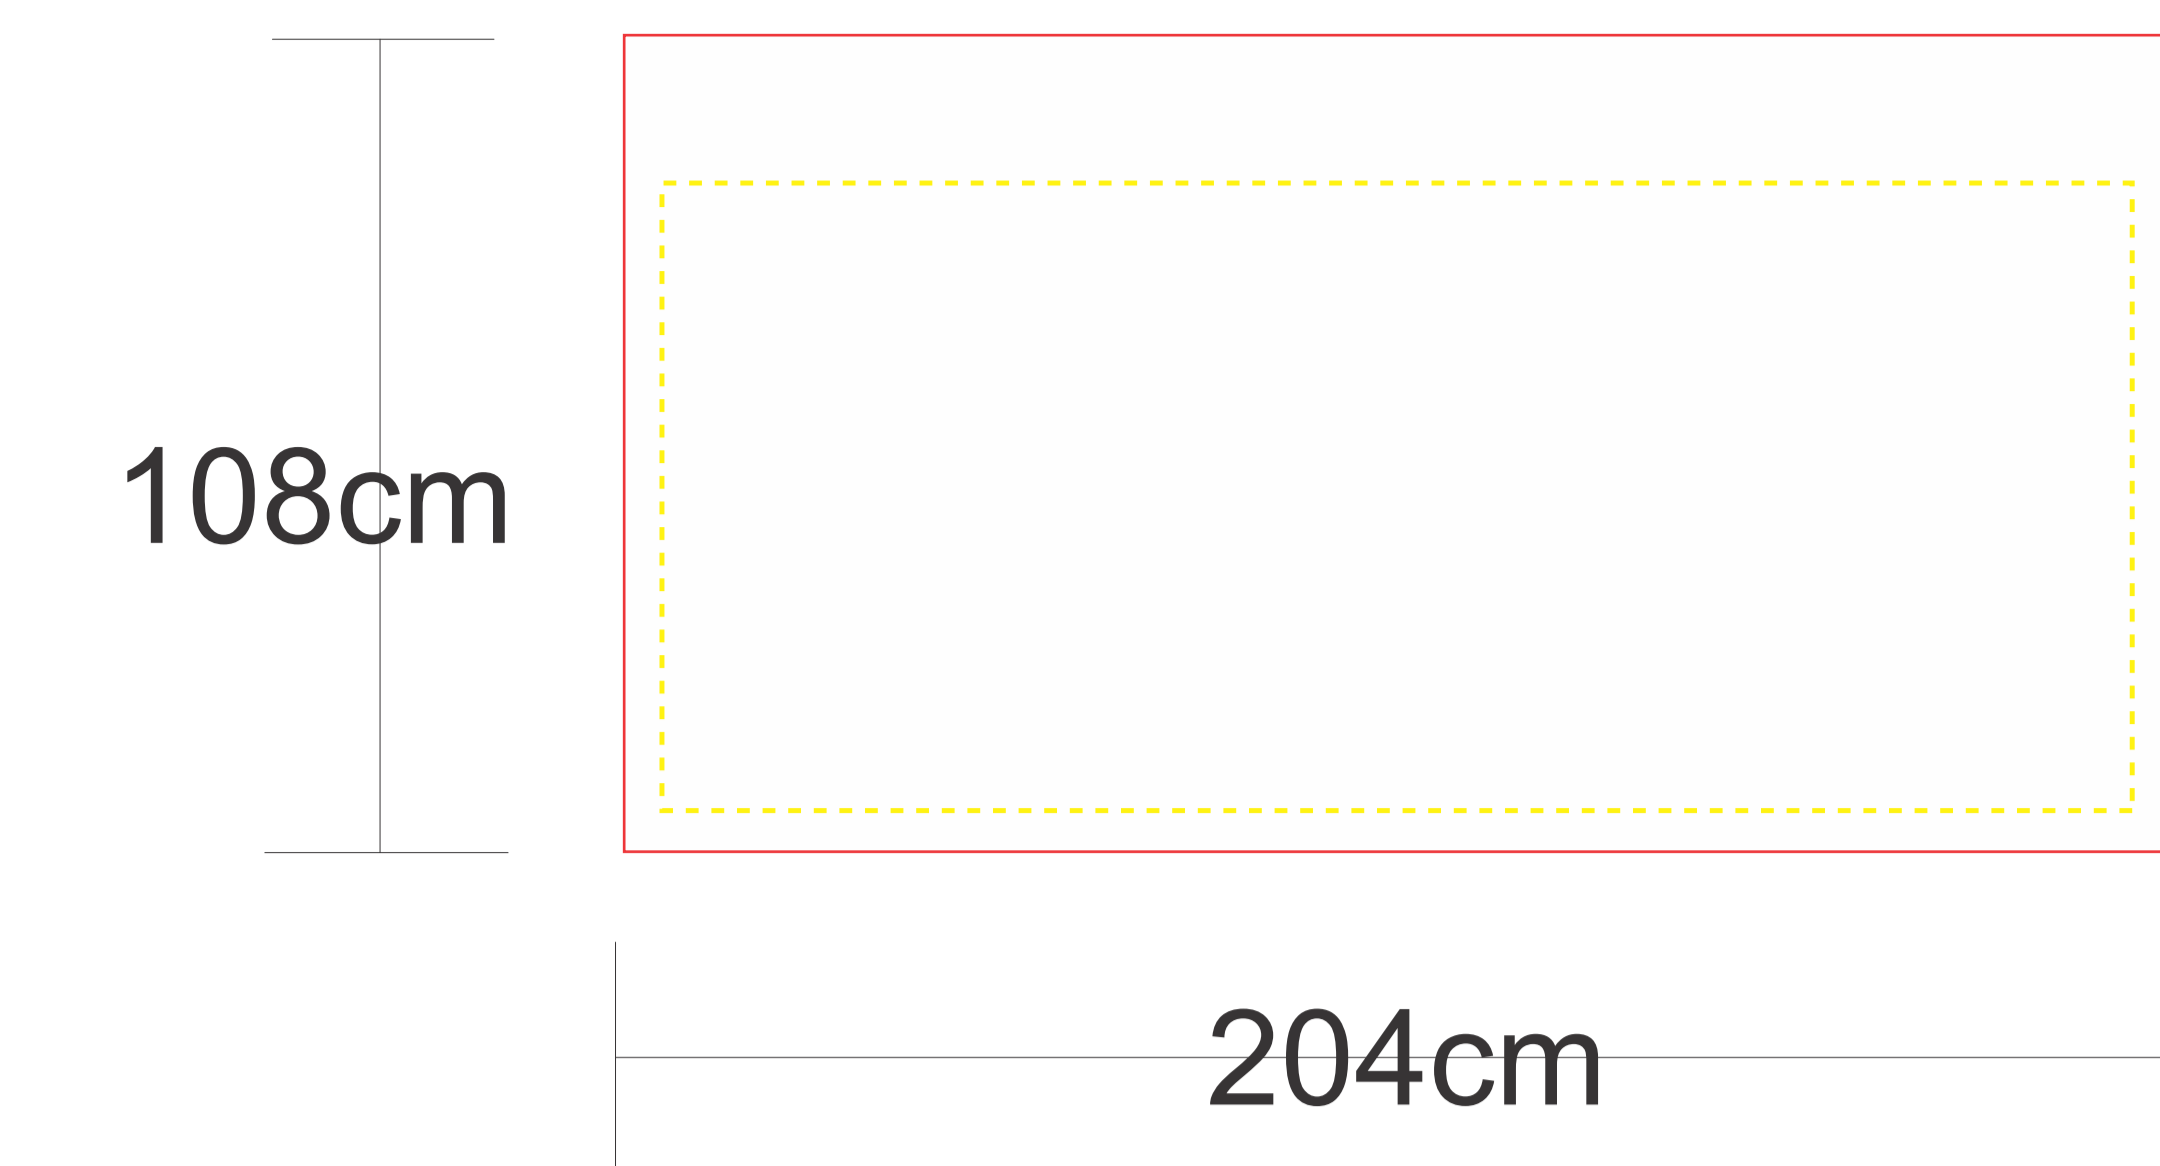

Half size wall